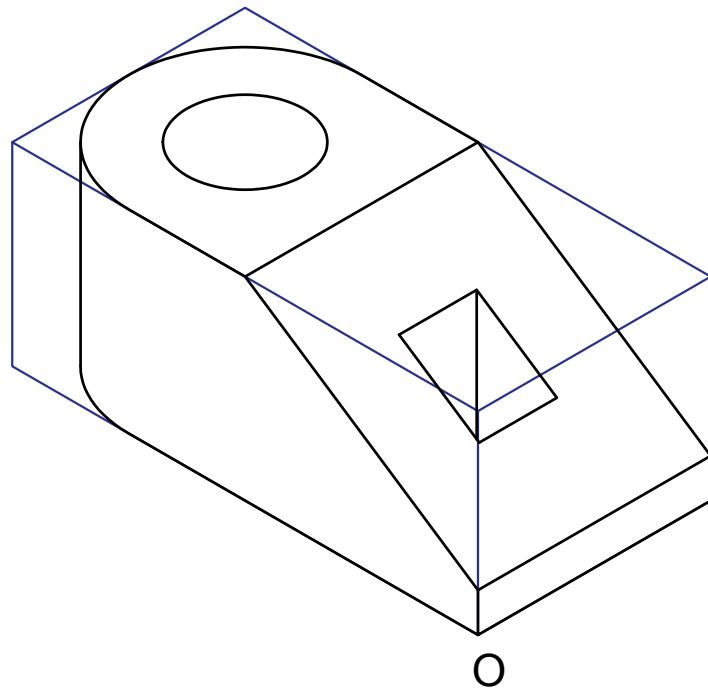

<b>K.J. SOMAIYA COE</b>	
TITLE: Isometric drawing.	
NAME: Pargat Singh	SHEET NO.: 1 (CO3)
CLASS: A2	GRADE:
ROLL NO.: 16010121045	SIGN:

<b>K.J. SOMAIYA COE</b>	
TITLE: Isometric drawing.	
NAME: Pargat Singh	SHEET NO.: 2 (CO3)
CLASS: A2	GRADE:
ROLL NO.: 16010121045	SIGN: