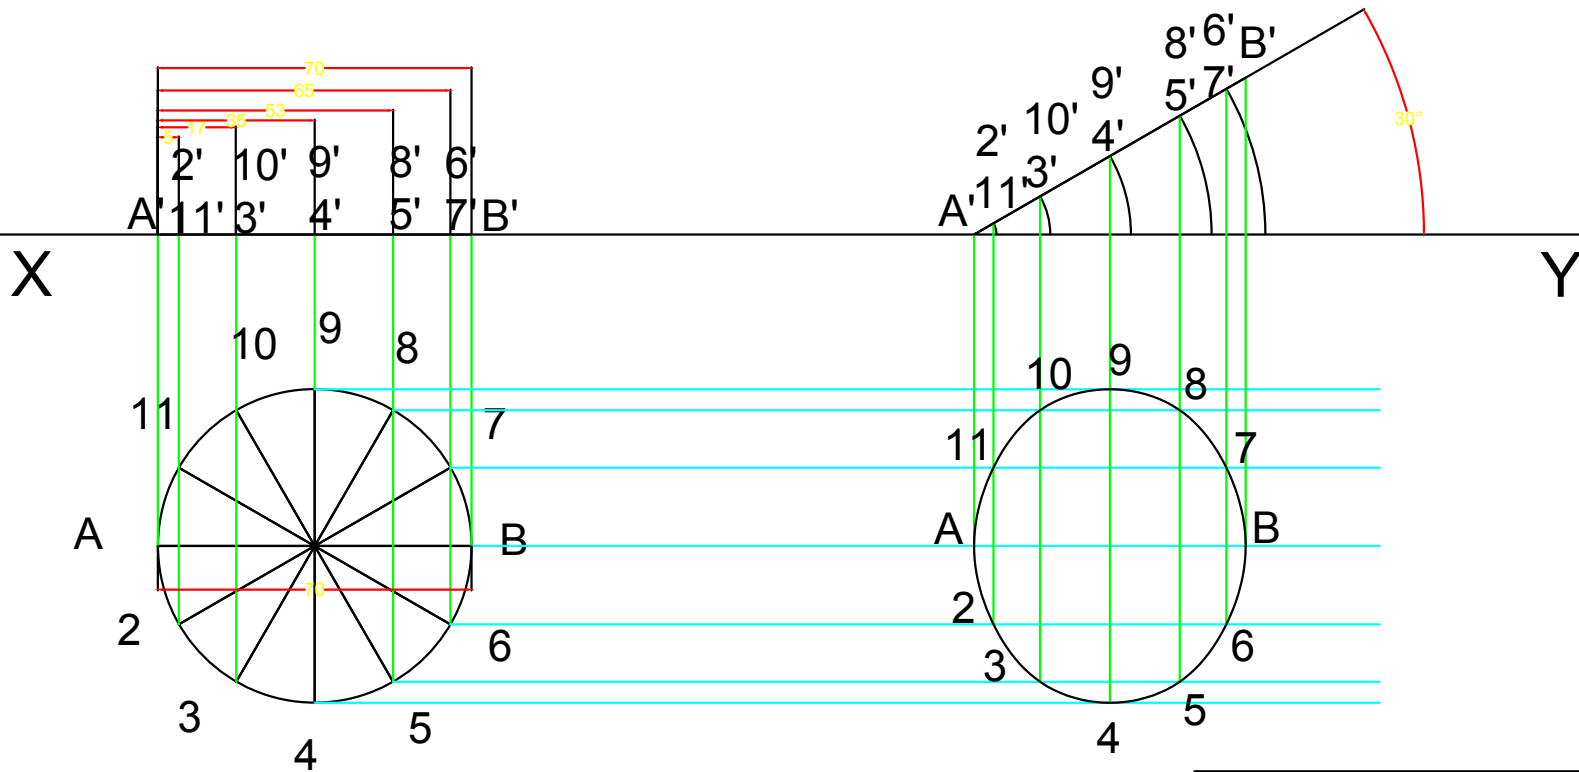

K.J. SOMAIYA COE	
TITLE: Projection of Lines and Planes	
NAME: Pargat Singh	SHEET NO.: 2 (CO1)
CLASS: A2	GRADE:
ROLL NO.: 16010121045	SIGN:

K.J. SOMAIYA COE

TITLE: Projection of Lines and Planes

NAME: Pargat Singh

SHEET NO.: 3 (CO1)

CLASS: A2

GRADE:

ROLL NO.: 16010121045

SIGN:

K.J. SOMAIYA COE	
TITLE: Projection of Lines and Planes	
NAME: Pargat Singh	SHEET NO.: 4 (CO1)
CLASS: A2	GRADE:
ROLL NO.: 16010121045	SIGN: